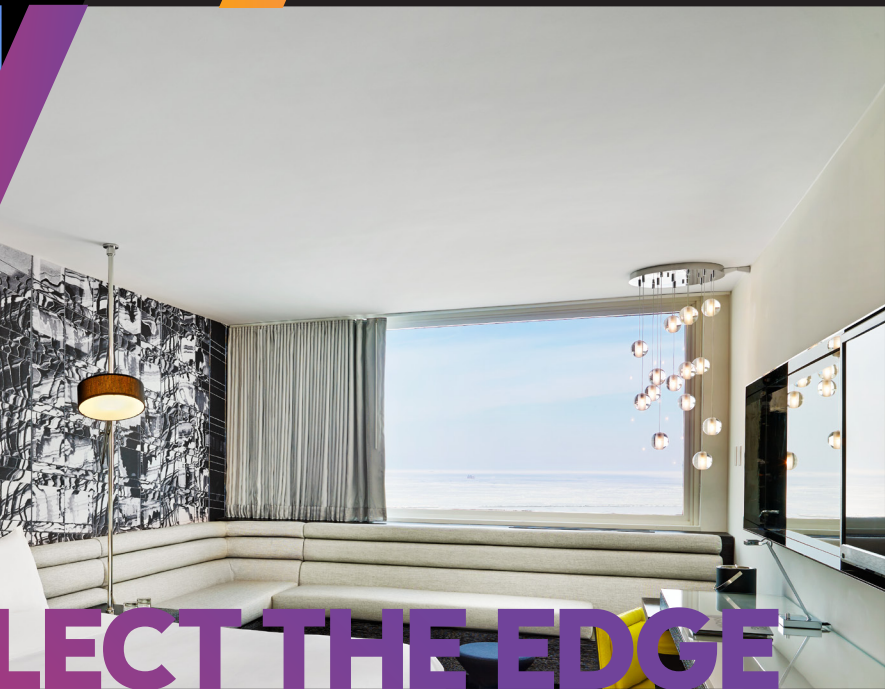

## REFLECT THE EDGE BOOK THE NEW W CHICAGO LAKESHORE

W CHICAGO LAKESHORE IS READY FOR ITS CLOSE UP. THE \$38 MILLION REDESIGN AND REFRESH IS COMPLETE & READY TO GO; AMPLIFIED MORE THAN EVER.

MAKING ITS DEBUT IN MAY OF 2014, W CHICAGO LAKESHORE IS READY TO SHOW OFF ITS NEW LOOK & DESIGN FEATURING CURRENT, THE LATEST SOCIAL DINING SCENE TO HIT LAKESHORE DRIVE. GUESTS WILL ALSO ENJOY 520 FULLY REFRESHED, DESIGN INSPIRED GUESTROOMS & A LIVING ROOM PACKED WITH ENERGY. SPIN YOUR STAY IN STYLE AS ADDITIONAL GUEST AMENITIES INCLUDE A 24 HOUR FIT GYM, HEATED INDOOR POOL, WET & THE FABULOUS BLISS SPA.